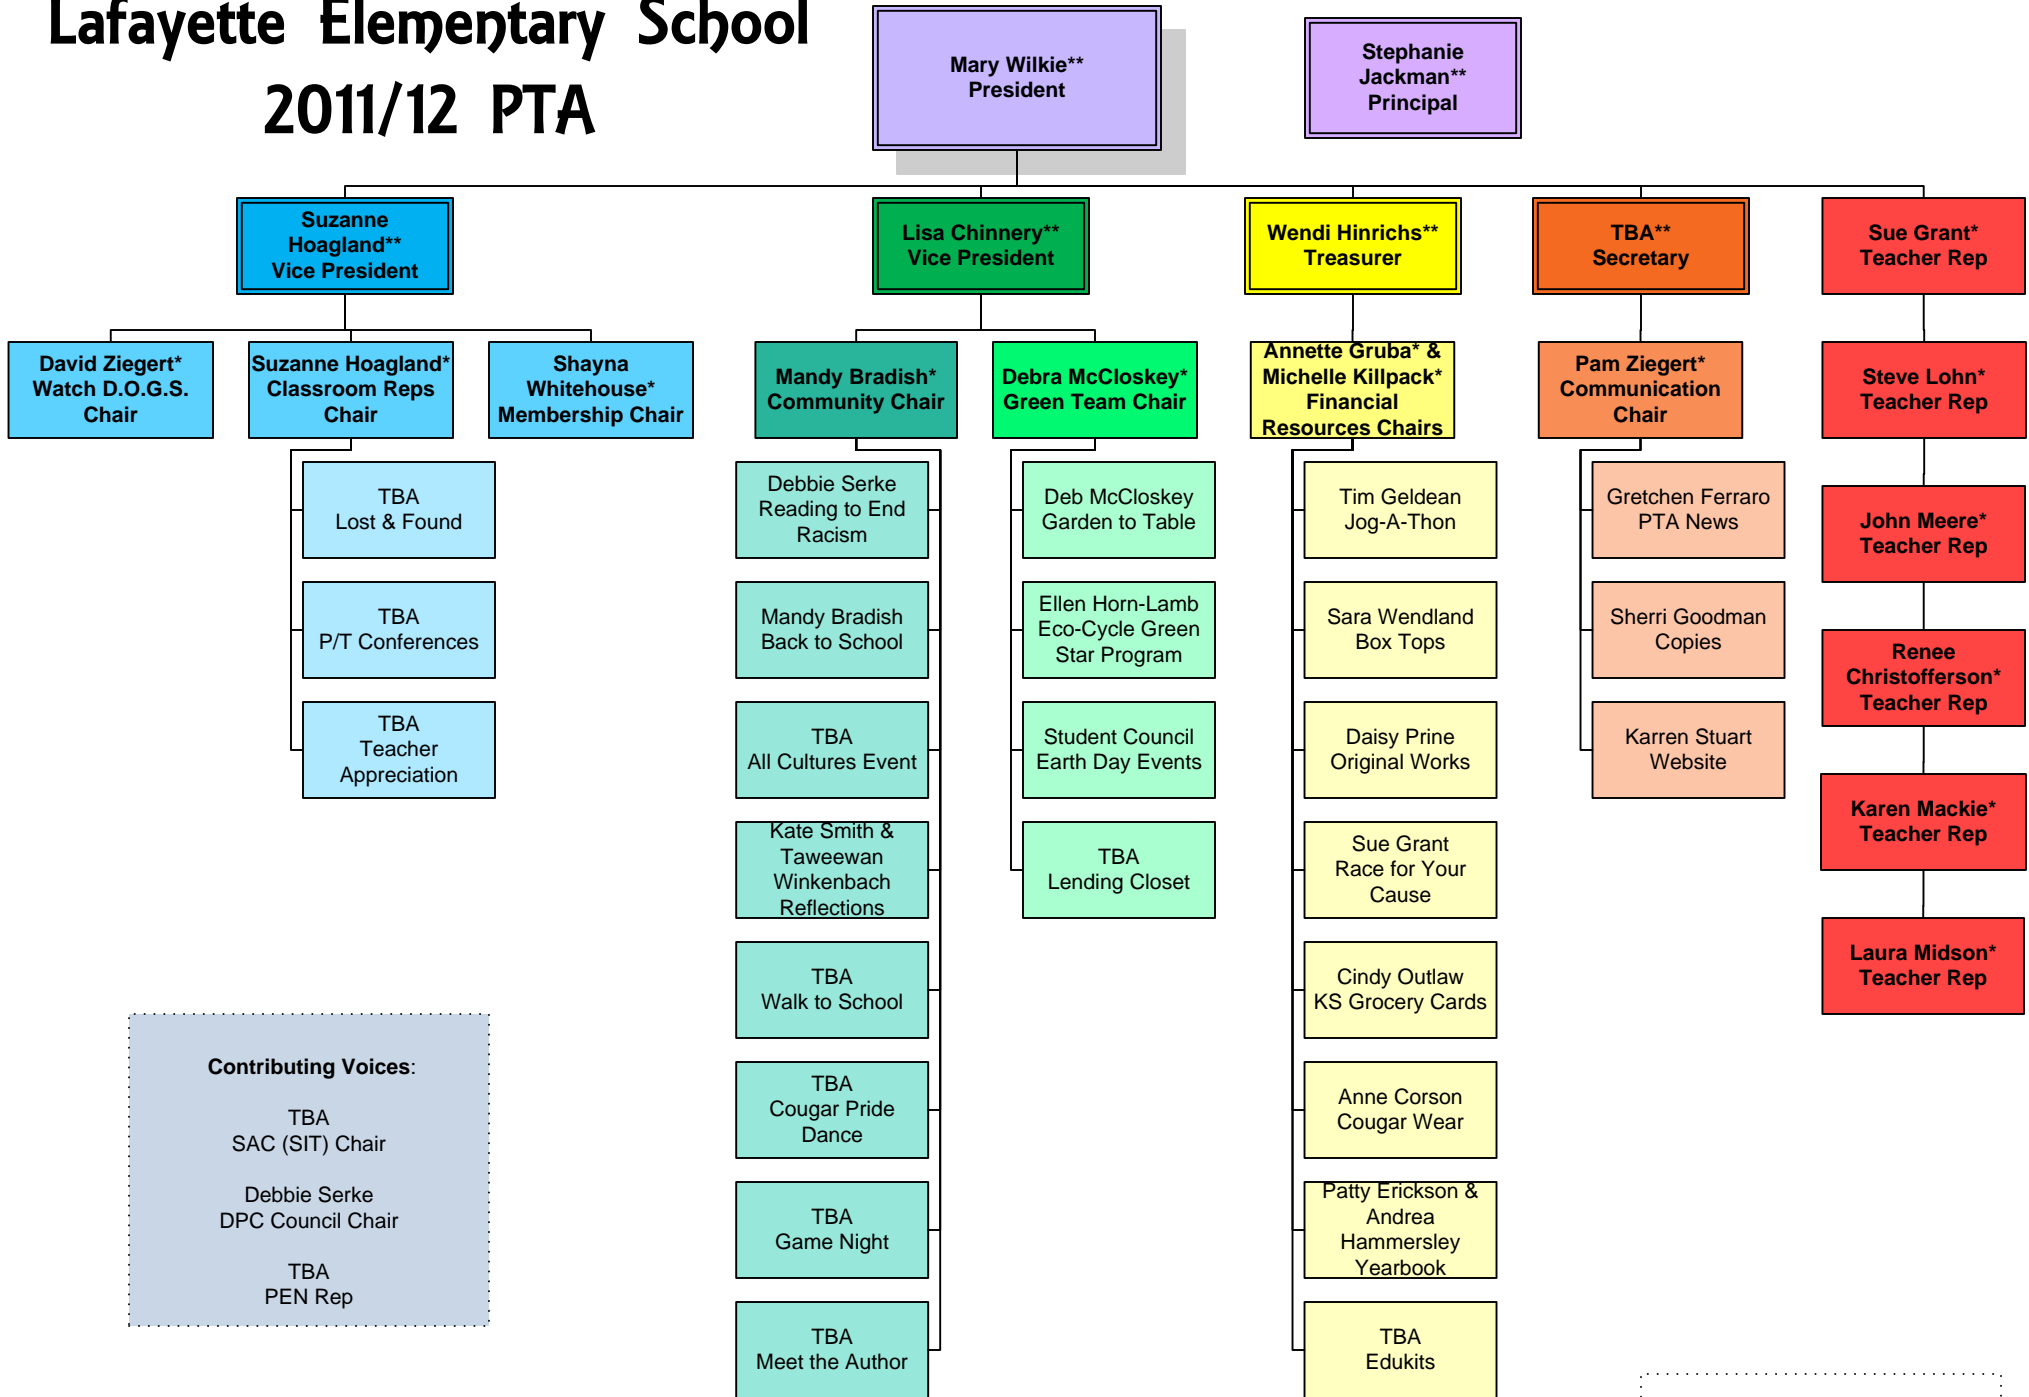

Lafayette Elementary School 2011/12 PTA

Contributing Voices:

- TBA
SAC (SIT) Chair
- Debbie Serke
DPC Council Chair
- TBA
PEN Rep

* PTA Board Member
** Executive Board Member